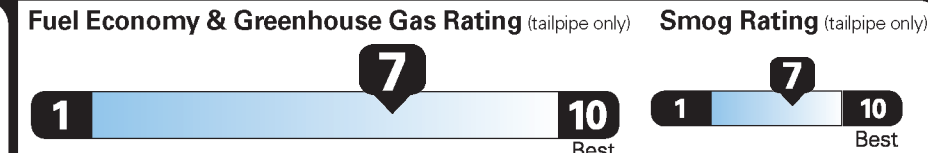

FUNCTIONAL

- AM/FM/MP3, 6 SPEAKERS
- AUTO START STOP TECH
- ELECTRIC PARKING BRAKE
- FORD CO-PILOT360™
- FORDPASS™ CONNECT 4GWI-FI HOTSPOT TELEMATICS MODEM
- INTELLIGENT ACCESS W/PUSH BUTTON START
- REAR VIEW CAMERA
- SECURICODE KEYLESS KEYPAD
- SIRIUSXM® - SVC N/A AK&HI
- SYNC®3 8" SCR N W/APPLINK®

SAFETY/SECURITY

- ADVANCETRAC® WITH RSC®
- AIRBAG - DRIVER KNEE
- AIRBAGS - DUAL STAGE FRONT
- AIRBAGS - FRONT SEAT MOUNTED SIDE IMPACT
- AIRBAGS - SAFETY CANOPY®
- LATCH CHILD SAFETY SYSTEM
- PERSONAL SAFETY SYSTEM™
- SOS POST-CRASH ALERT SYS™
- TIRE PRESSURE MONIT SYS

WARRANTY

- 3YR/36,000 BUMPER / BUMPER
- 5YR/60,000 POWERTRAIN
- 5YR/60,000 ROADSIDE ASSIST

INCLUDED ON THIS VEHICLE

(MSRP)

EQUIPMENT GROUP 200A

OPTIONAL EQUIPMENT/OTHER

- .17" SHDW SLVR-PNTD ALUM WHEEL
- 225/65R17 102H A/S BSW TIRES
- FORD CO-PILOT360 ASSIST
- .VOICE-ACTV TOUCH-SCR NAV SYS
- .ADAPTIVE CRUISE W/STOP AND GO
- FRONT LICENSE PLATE BRACKET

695.00

NO CHARGE

PRICE INFORMATION

BASE PRICE	$27,105.00
TOTAL OPTIONS/OTHER	695.00
TOTAL VEHICLE & OPTIONS/OTHER	27,800.00
DESTINATION & DELIVERY	1,245.00

EPA DOT Fuel Economy and Environment

Gasoline Vehicle

Fuel Economy

30 MPG
combined city/hwy

27 city

33 highway

3.3 gallons per 100 miles

Small SUVs range from 16 to 120 MPG. The best vehicle rates 136 MPGe.

You save $750
in fuel costs over 5 years compared to the average new vehicle.

Annual fuel cost $1,350

This vehicle emits 297 grams CO₂ per mile. The best emits 0 grams per mile (tailpipe only). Producing and distributing fuel also create emissions; learn more at fueleconomy.gov.

Actual results will vary for many reasons, including driving conditions and how you drive and maintain your vehicle. The average new vehicle gets 27 MPG and costs $7,500 to fuel over 5 years. Cost estimates are based on 15,000 miles per year at $2.70 per gallon. MPGe is miles per gasoline gallon equivalent. Vehicle emissions are a significant cause of climate change and smog.

fueleconomy.gov

Calculate personalized estimates and compare vehicles

Smartphone QR Code™

GOVERNMENT 5-STAR SAFETY RATINGS

Overall Vehicle Score ★★★★★
Based on the combined ratings of frontal, side and rollover. Should ONLY be compared to other vehicles of similar size and weight.

Frontal Crash ★★★★★
Driver Passenger

Based on the risk of injury in a frontal impact. Should ONLY be compared to other vehicles of similar size and weight.

Side Crash ★★★★★
Front seat Rear seat

Based on the risk of injury in a side impact.

Rollover ★★★★★

Based on the risk of rollover in a single-vehicle crash.

Star ratings range from 1 to 5 stars (★★★★★), with 5 being the highest. Source: National Highway Traffic Safety Administration (NHTSA). www.safercar.gov or 1-888-327-4236

FordPass Connect™

Download the FordPass™ app* and you can:

1. **Access Vehicle Control Features**
2. Remotely start, lock and unlock your vehicle.
   - Locate your vehicle and check approximate fuel range.
   - Receive vehicle health alerts.

1. **Activate 4G LTE Wi-Fi Hotspot**
2. New vehicles include a 3-month or 3GB data (whichever comes first) Wi-Fi trial.
   - Connect up to ten Wi-Fi-equipped devices.

The FordPass Connect™ modem is active and sending vehicle data (e.g., diagnostics) to Ford. See in-vehicle Settings for connectivity options.

Insist on Ford Protect! The only extended service plan fully backed by Ford and honored at every Ford dealership in the U.S., Canada and Mexico. See your Ford dealer or visit www.FordOwner.com.

WARNING: Operating, servicing and maintaining a passenger vehicle, pickup truck, van, or off-road vehicle can expose you to chemicals including engine exhaust, carbon monoxide, phthalates, and lead, which are known to the State of California to cause cancer and birth defects or other reproductive harm. To minimize exposure, avoid breathing exhaust, do not idle the engine except as necessary, service your vehicle in a well-ventilated area and wear gloves or wash your hands frequently when servicing your vehicle. For more information go to www.P65Warnings.ca.gov/passenger-vehicle.

SCAN OR TEXT 1FLUB94803 TO 48028

Msg & Data rates may apply. Text HELP for help

www.ford.com/help/privacy-terms/

RAMP ONE		CONVOY	Whether you decide to lease or finance your vehicle, you'll find the choices that are right for you. See your dealer for details or visit www.ford.com/finance.
CW18			
RAMP TWO		ITEM #:	
		41-0075 O/T 2